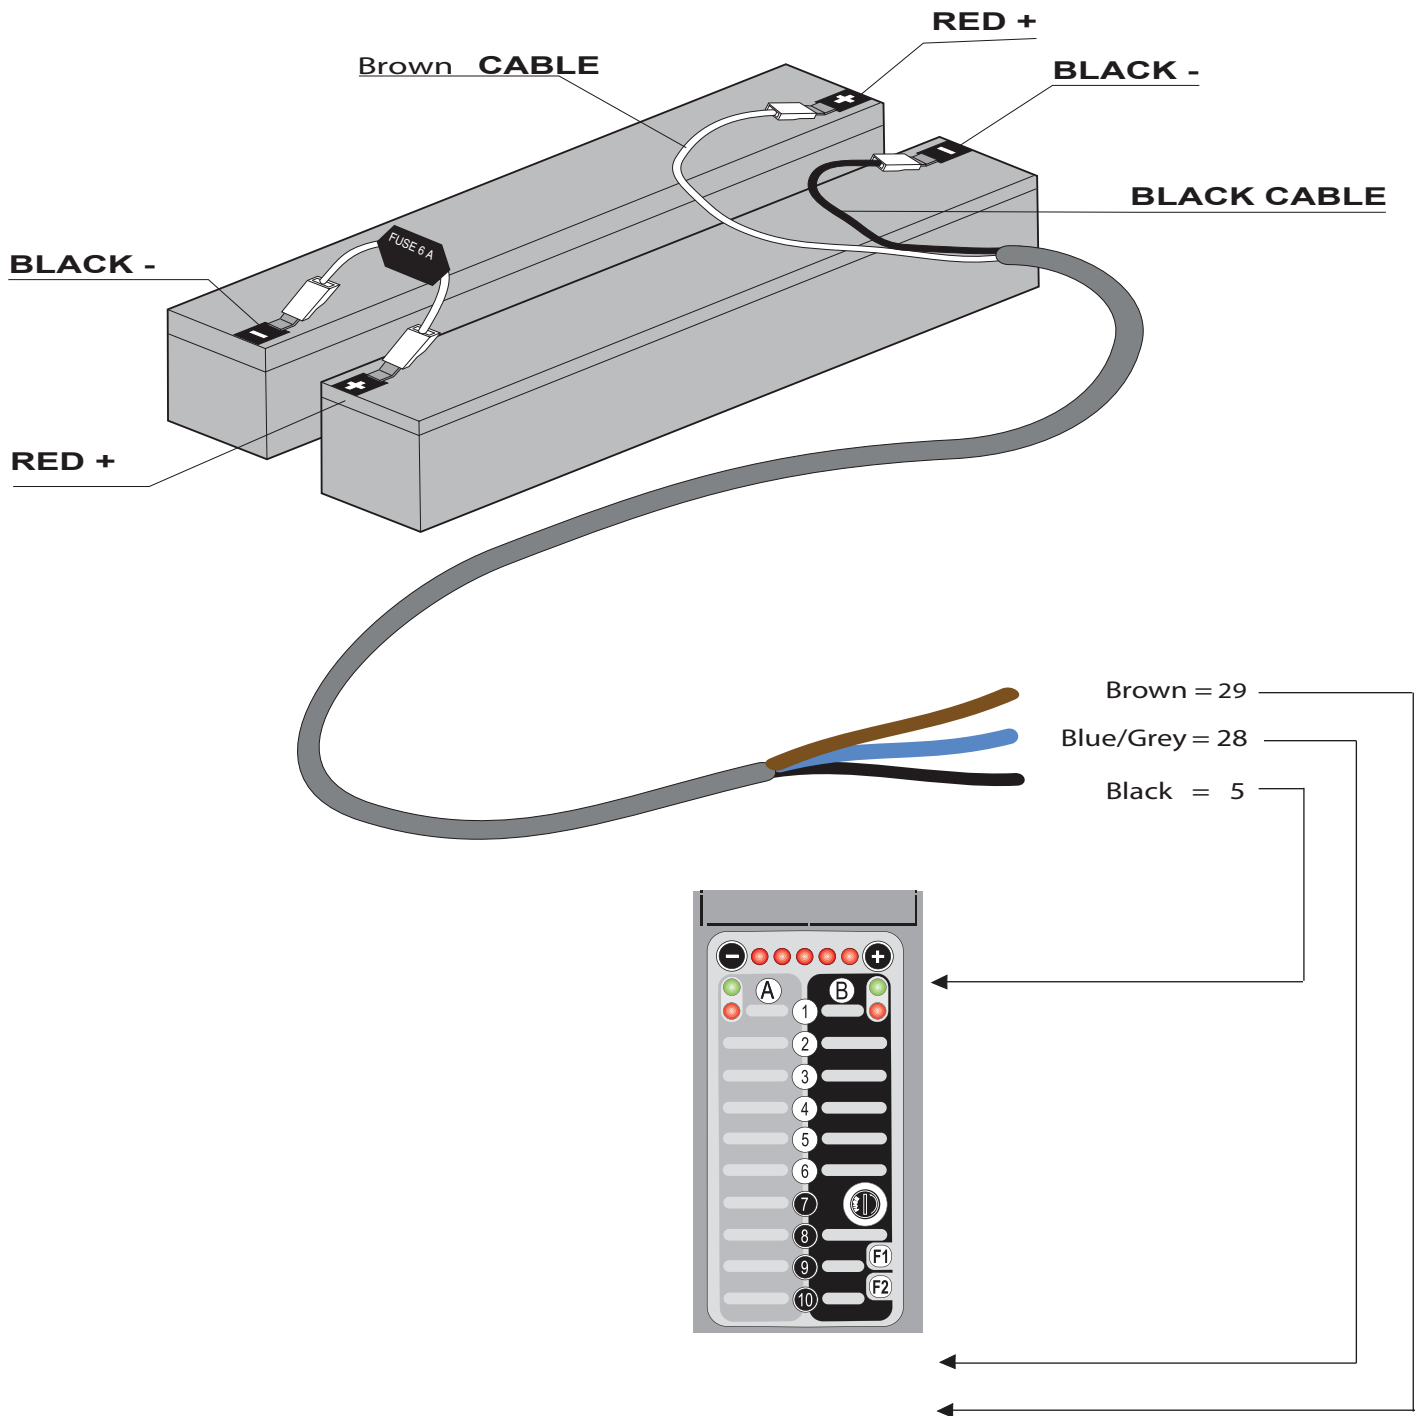

AGECH XL GE1A24/RG1A24

MODE OF OPERATION:

IN PRESENCE OF FAILURE:

Without any intervention, during a power outage, the photocells are not powered (default), consequently, the movement / actuation of the gate is allowed only in case of physical presence (a technician)

AGECH XL GE2A24/RG2A24

MODE OF OPERATION:

IN PRESENCE OF FAILURE:

Without any intervention, during a power outage, the photocells are not powered (default), consequently, the movement / actuation of the gate is allowed only in case of physical presence (a technician)