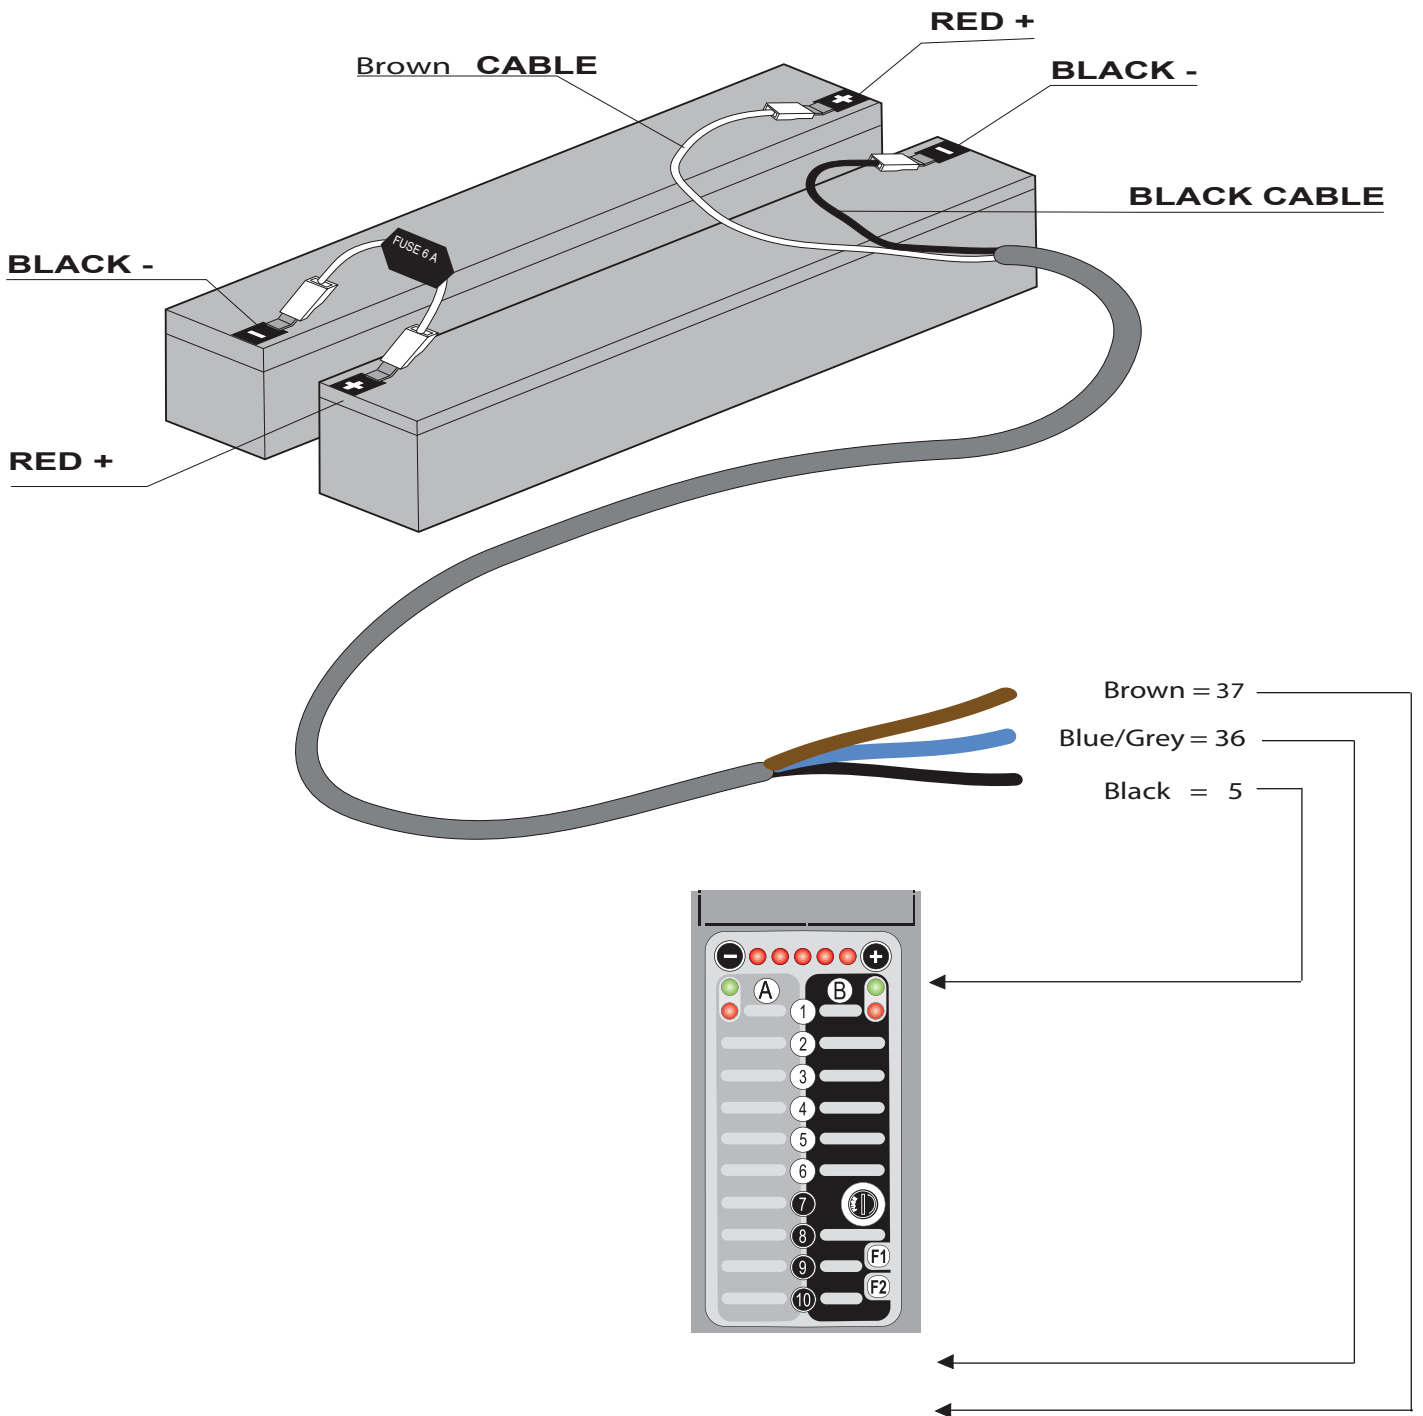

AGECH XL GE1A24/RG1A24

MODE OF OPERATION:

IN PRESENCE OF FAILURE:

Without any intervention, during a power outage, the photocells are not powered (default), consequently, the movement / actuation of the gate is allowed only in case of physical presence (a technician)

AGECH XL GE2A24/RG2A24

MODE OF OPERATION:

IN PRESENCE OF FAILURE:

Without any intervention, during a power outage, the photocells are not powered (default), consequently, the movement / actuation of the gate is allowed only in case of physical presence (a technician)